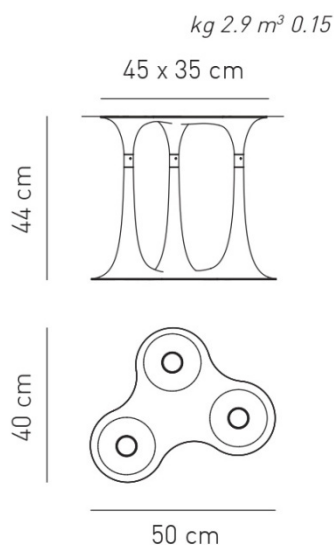

Typology: CEILING LAMP

Ratings

- GU10
- Downlight
- Surface installation over holes
- Supply voltage ~220-240V
- Switch mode: on-off

Product code composition

NAFIR

Type	Article	Colours / Finish	Source
PL	NAFIR 3	BC / BC white / white	GU1 GU10 LED 3 x Max 7,5W only LED bulb - 220-240VAc
		CR / BC chrome / white	
		BC / OR white / gold	
		BR / BC bronze / white	
		RO / BC pink gold / white	